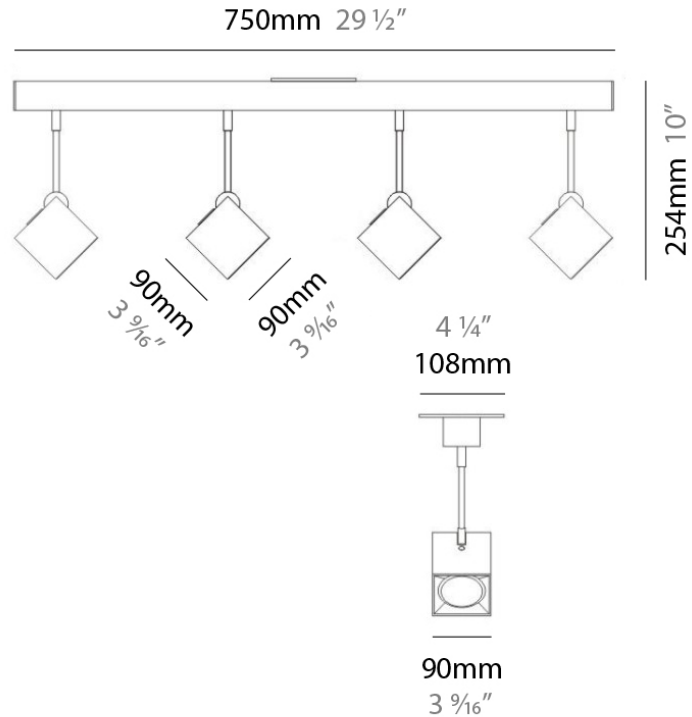

PROJECT	
TYPE	
NOTES	
QUANTITY	
DATE	

DAU SURFACE

D92018

GENERAL

Series: Dau
Brand: Milan
Division: Design
Mounting Type: Surface
Mounting Location: Ceiling
Subcategory: Pendant

PHYSICAL

Shape: Abstract
Length (mm): 750
Length (in): 29 1/2"
Width (mm): 110
Width (in): 4 3/16"
Height (mm): 254
Height (in): 10
Weight (kg): 2.04
Weight (lbs): 4.5
Fixture Material: Aluminum

ELECTRICAL

Number of Lamps: 4
Lamp Type: LED Retrofit
Lamp Shape: MR16
Bulb Included: Bulb Not Included
Total Output Wattage (W): 20
Max. Wattage Per Lamp (W): 5
Lamp Base: GU10
Input Voltage (V): 120

LED

Delivered Lumen Range: 1000 - 1999 lm

OPTICAL

RATINGS AND CERTIFICATIONS

Certified By: CSA Certified to UL and CSA Standards
IP rating: IP20