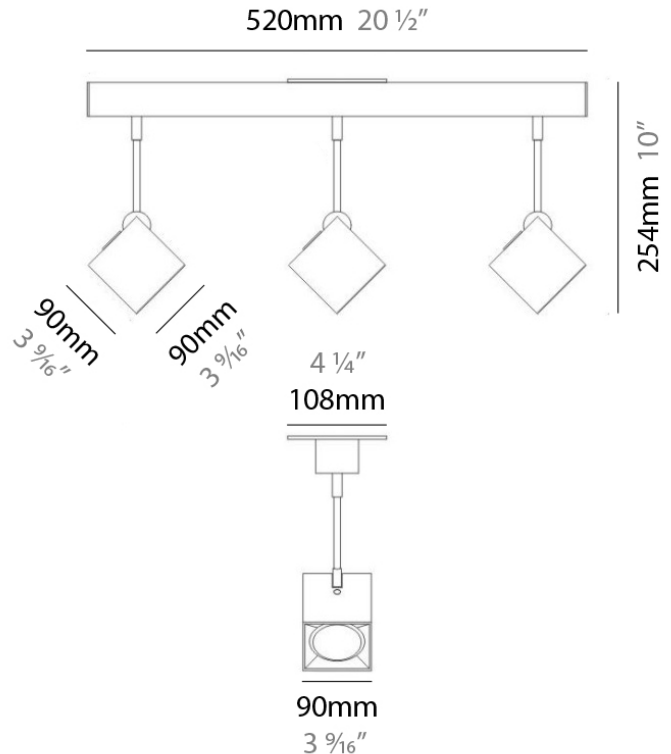

PROJECT	
TYPE	
NOTES	
QUANTITY	
DATE	

DAU SURFACE

D92017

GENERAL

Series: Dau
Brand: Milan
Division: Design
Mounting Type: Surface
Mounting Location: Ceiling
Subcategory: Pendant

PHYSICAL

Shape: Abstract
Length (mm): 520
Length (in): 20 ½
Width (mm): 110
Width (in): 4 ⅝
Height (mm): 254
Height (in): 10
Weight (kg): 1.4
Weight (lbs): 3
Fixture Material: Aluminum

ELECTRICAL

Number of Lamps: 3
Lamp Type: LED Retrofit
Lamp Shape: MR16
Bulb Included: Bulb Not Included
Total Output Wattage (W): 15
Max. Wattage Per Lamp (W): 5
Lamp Base: GU10
Input Voltage (V): 120

LED

Delivered Lumen Range: 500 - 999 lm

OPTICAL

RATINGS AND CERTIFICATIONS

Certified By: CSA Certified to UL and CSA Standards
IP rating: IP20